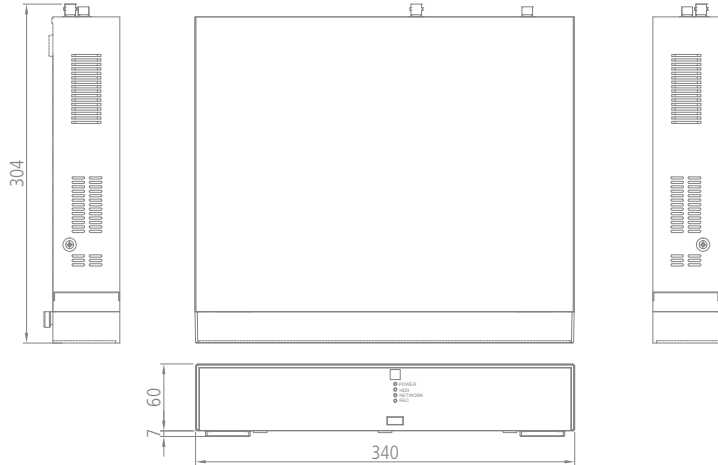

Dimensions

NR1-4F23S / NR1-8F23

NR1-16F26S

Back Panels

(Unit = mm, see dimensions on left for conversion to inches)

NR1-4F23S / NR1-8F23

NR1-16F26S