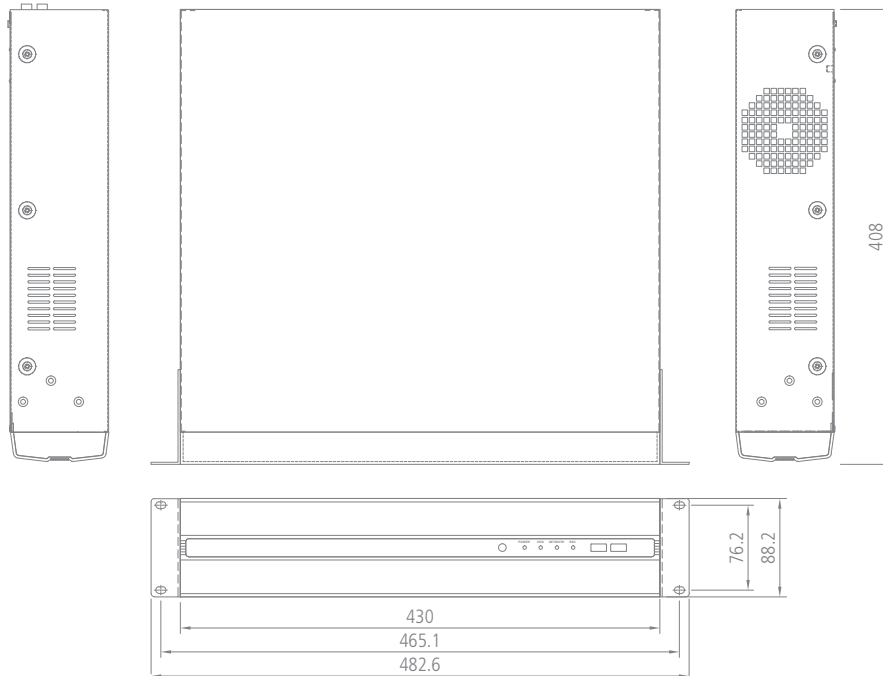

Dimensions

NR1-4F23S / NR1-8F23

NR1-16F26S

Back Panels

(Unit = mm, see dimensions on left for conversion to inches)

NR1-4F23S / NR1-8F23

NR1-16F26S