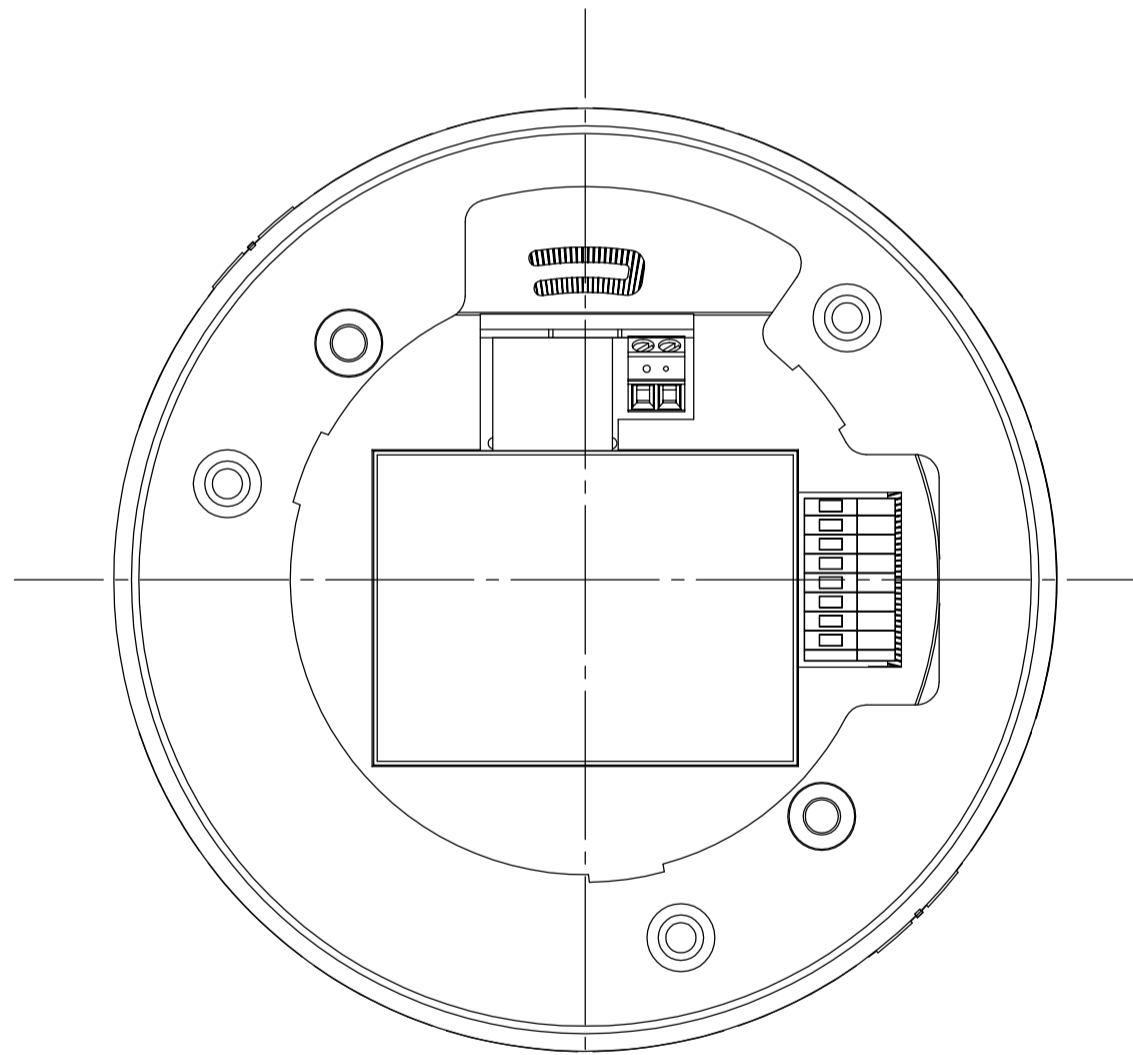

- TOP VIEW -

- BOTTOM VIEW -

Model Number

ZN-D1A,ZN-D1MAP,ZN-D2MAP

Part Name

PixelPro Indoor Dome Network Camera

Size

A2

Scale

1/1

Creation Date

07 / 01 / 2013

REVISION

Revision Number

Modification Date

Revised Part