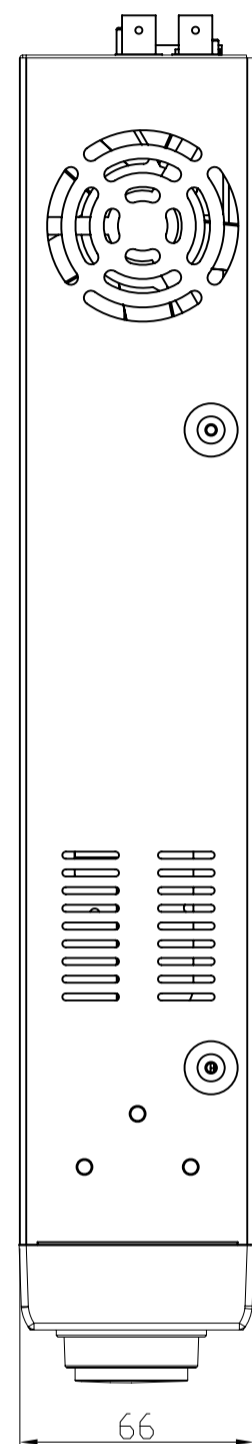

A
B
C
D
E
F
G
H

A
B
C
D
E
F
G
H

Model Number
DR8HV,DR16HV

Part Name
DRHV Series 8ch/16ch Real Time Digital Video Recorder

Size
A2

Scale

Creation Date
07 / 01 / 2013

REVISION

Revision Number

Modification Date

Revised Part

Approve