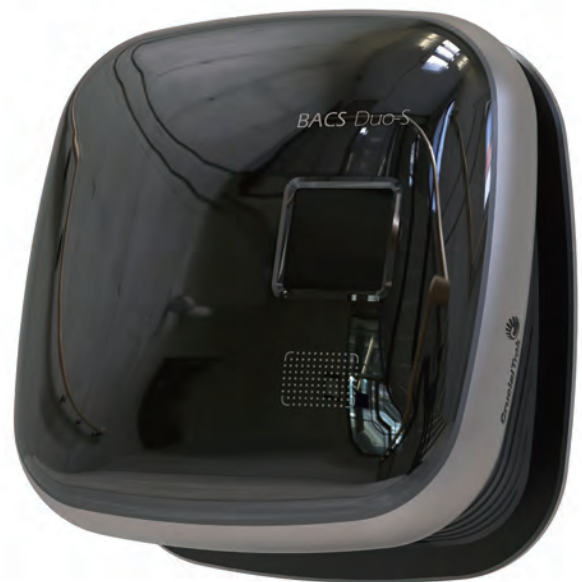

| Convenience |

- Simultaneous authentication
- Wide authentication angle - up to 60°