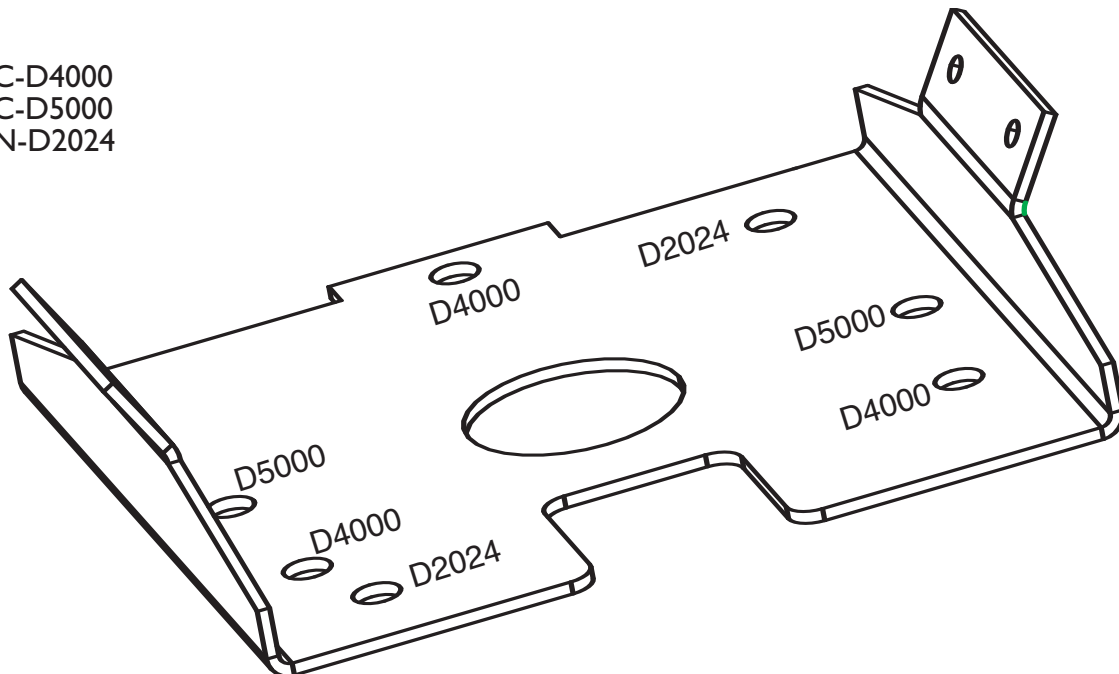

ZC-D4000
ZC-D5000
ZN-D2024

Fig. 1 Hole Patterns

1 UNPACKING

Unpack carefully. Check to ensure that the following items are included for the applicable modules ordered:

- ZC-FM3 Series Recessed Mount Kit
- Hardware Kit
- Template for 6.3" diameter hole

This kit should be used with the following products:

- ZC-D5000 Series Domes
- ZC-D4000 Series Domes
- ZN-D2024 Series Domes

The recessed mount kit can be installed in the wall or ceiling.

If an item appears to have been damaged in shipment, replace it properly in its carton and notify the shipper. If any items are missing, contact the company from which the unit was purchased.