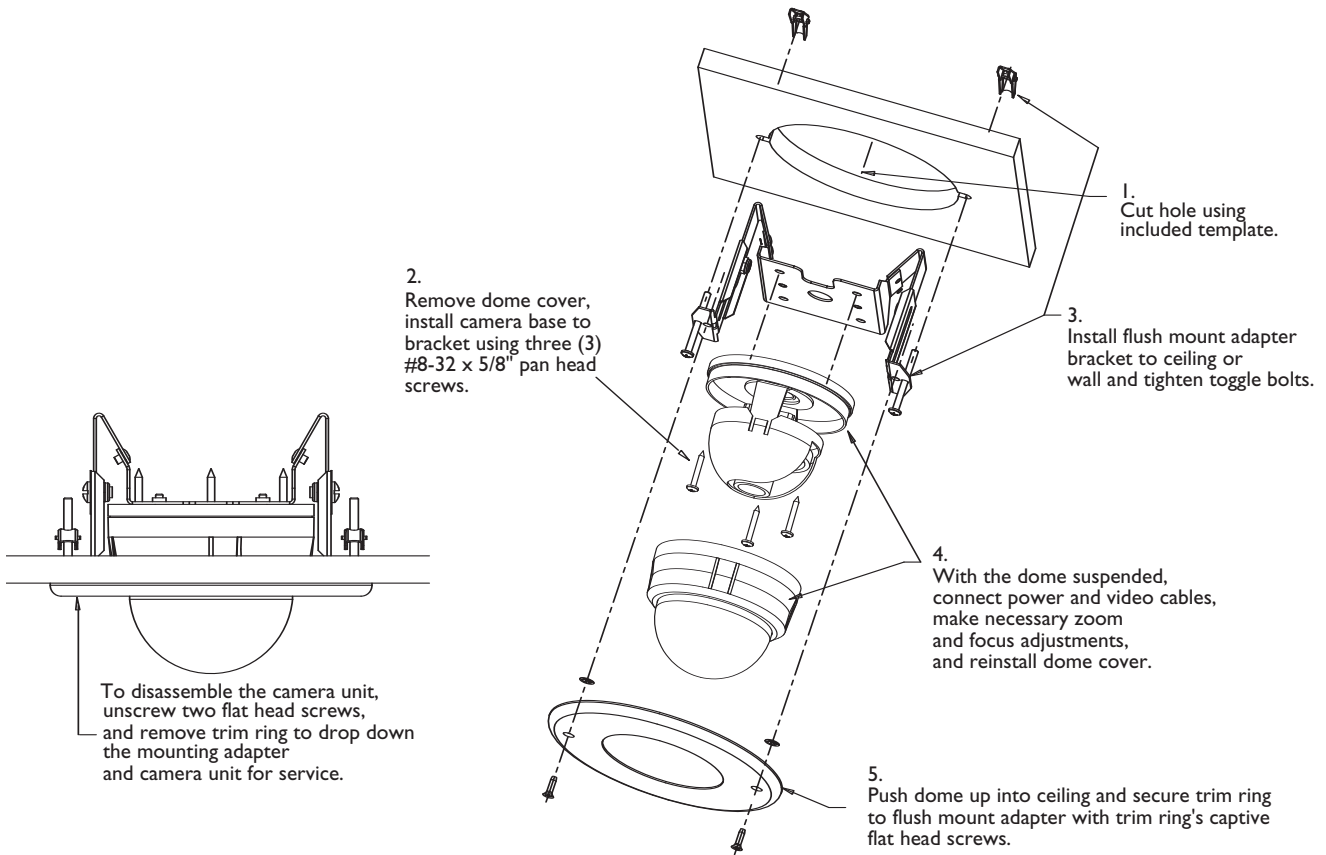

Fig. 2 Installing Recessed Mount Kit ZC-D4000 Series Dome