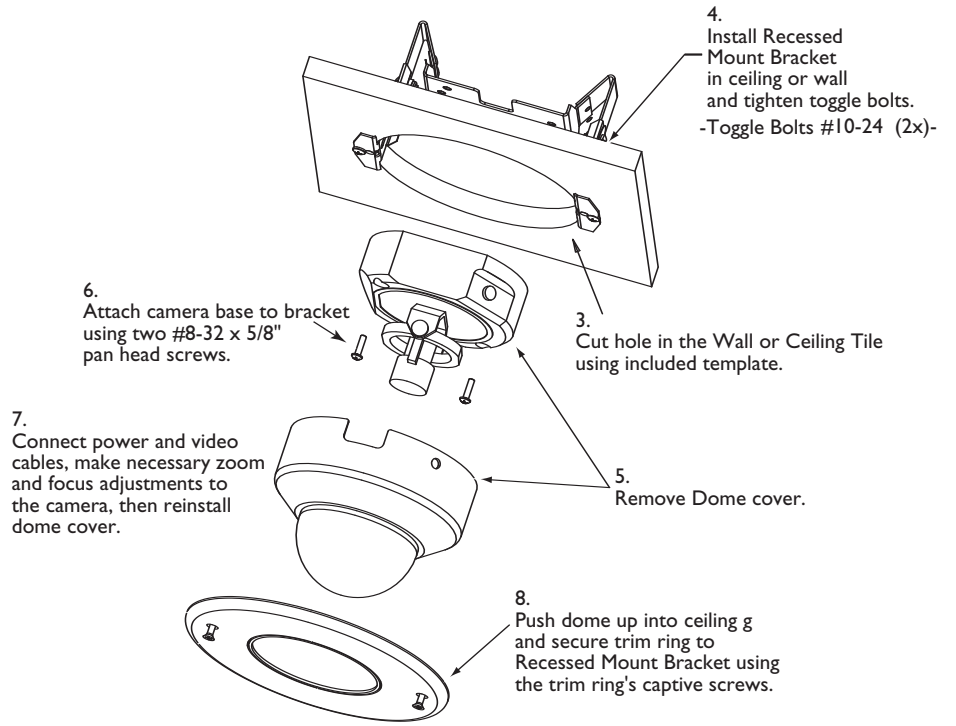

ZC-FM3 Series Recessed Mount Kit

Installation Book

CBC (AMERICA) Corp.

SAFETY PRECAUTIONS

The exclamation point within an equilateral triangle is intended to alert the user to presence of important operating and maintenance (servicing) instructions in the literature accompanying the appliance.

This kit should be used with the following products:

- ZC-D5000 Series Domes
- ZC-D4000 Series Domes
- ZN-D2024 Series Domes

The recessed mount kit can be installed in the wall or ceiling.

If an item appears to have been damaged in shipment, replace it properly in its carton and notify the shipper. If any items are missing, contact the company from which the unit was purchased.

Fig. 2 Installing Recessed Mount Kit ZC-D4000 Series Dome

ZC-D5000 Models Only

Fig. 3 Installing Recessed Mount Kit ZC-D5000 Series Dome

ZN-D2024 Models Only

Fig. 4 Installing Recessed Mount Kit ZN-D2024 Series Dome