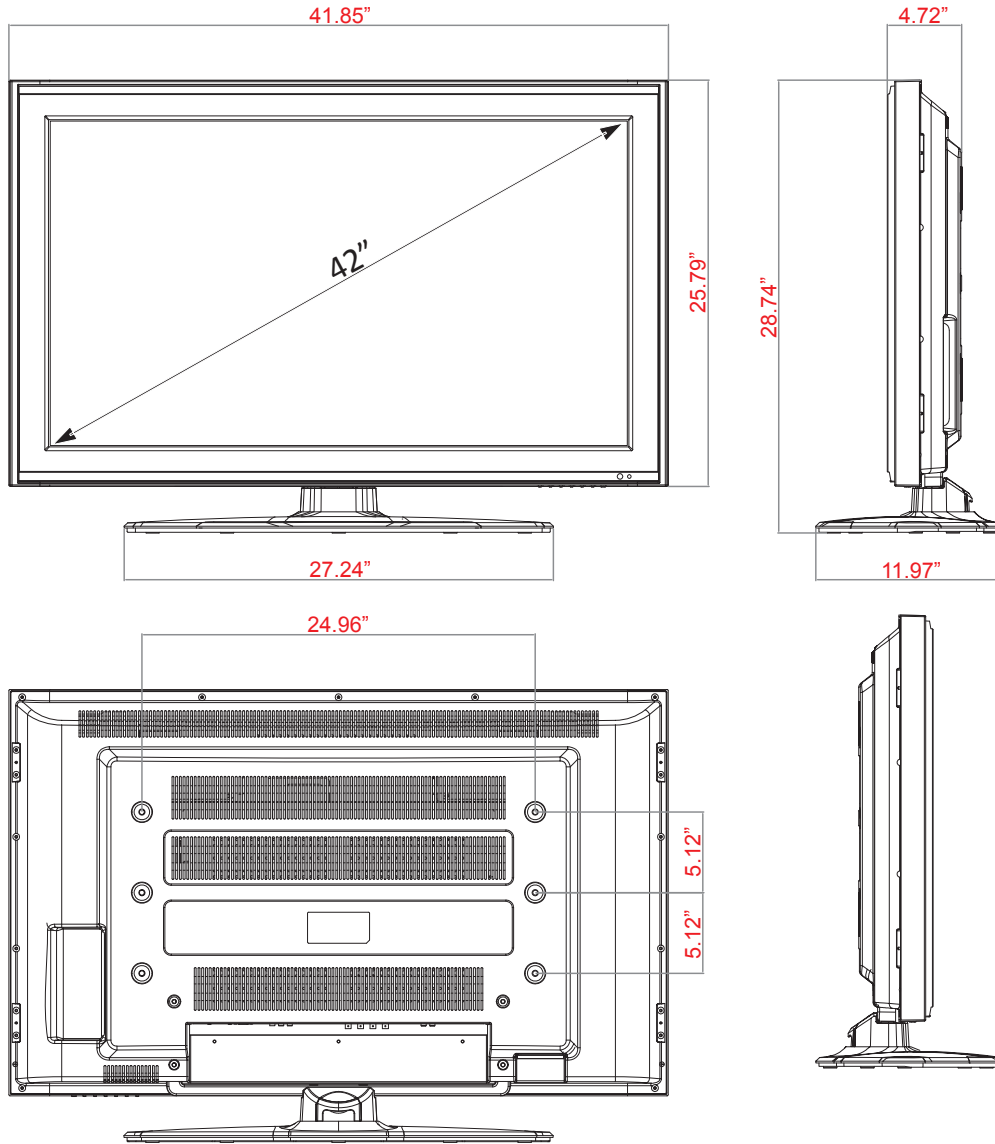

ZM-L42A-HD

42" LCD HD Monitor

INTERFACE

- ↓ ↓ ↓ ↓ ↓ ↓ ↓ ↓ ↓ ↓
 ① ② ③ ④ ⑤ ⑥ ⑦ ⑧ ⑨ ⑩ ⑪

- | | |
|-------------------------------|---------------------|
| 1. AC110V IN | 7. COMPONENT |
| 2. AV(composite) SOUND IN/OUT | 8. PC STEREO IN/OUT |
| 3. S-VIDEO IN/OUT | 9. VGA |
| 4. AV(composite)2 IN/OUT | 10. DVI |
| 5. AV(composite)1 IN/OUT | 11. HDMI |
| 6. TRIGGER IN | |