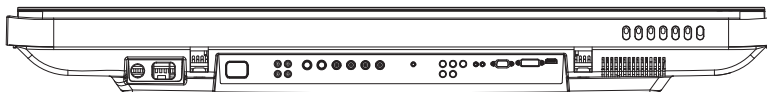

ZM-L42A-HD

42" LCD HD Monitor

INTERFACE

- ↓ ↓ ↓ ↓ ↓ ↓ ↓ ↓ ↓ ↓
 ① ② ③ ④ ⑤ ⑥ ⑦ ⑧ ⑨ ⑩ ⑪

- | | |
|-------------------------------|---------------------|
| 1. AC110V IN | 7. COMPONENT |
| 2. AV(composite) SOUND IN/OUT | 8. PC STEREO IN/OUT |
| 3. S-VIDEO IN/OUT | 9. VGA |
| 4. AV(composite)2 IN/OUT | 10. DVI |
| 5. AV(composite)1 IN/OUT | 11. HDMI |
| 6. TRIGGER IN | |