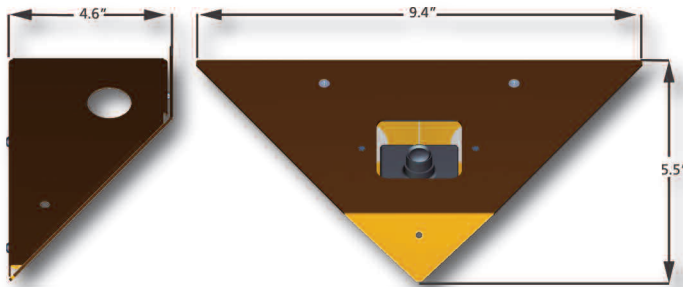

Faceplate color options

Specialty Cameras

600 TVL Color Day/Night Corner Mount Camera

CMC-25

The Ganz CMC-25 corner mount camera features a 600 TVL color sensor with day/night mode assuring excellent low light performance. The 2.5mm super wide lens provides a 115-degree horizontal angle of view, ideal for full coverage of small rooms, elevators and hallways. The housing is designed to fit into any 90-degree corner and the internal camera can be tilted and swiveled to achieve the required viewing angle. The housings consist of a 2-part assembly for easy installation. The standard faceplate is black and optional white and silver faceplates are available.

CMC-25

Corner Mount Camera

Expanded and Dimensional Views

Specifications

| Model | CMC-25 |
|----------------------------|---|
| Image Picture Element | 1/3" Color Sony Super HAD CCD II |
| Resolution | 600TVL (Horizontal) |
| Effective Pixels | 768 (H) x 494 (V) |
| Scanning System | 2:1 Interlace |
| Video Output | 1.0 Vp-p (Sync. Negative) Termination 75Ω |
| Lens | 2.5mm wide angle fixed (other lens options available) |
| Functional | |
| White Balance | ATW , Manual , AWC |
| Day/Night Performance | Digital Day/Night |
| OSD | Multi Language |
| Image Flip | On/Off |
| Motion Detection | ON/OFF (64 Block) |
| Backlight Compensation | BLC / HLC / Off |
| Shutter Speed | 1/60 ~ 1/100,000 sec |
| Minimum Illumination | 0.1 lux @ F1.2 |
| AGC | Low / Middle / High / Off |
| S/N Ratio | 48dB or more (AGC OFF) |
| Physical/Additional | |
| Power | 12VDC |
| Power Consumption | 100mA max. |
| Housing Dimensions | 5.5" H x 9.4" W x 4.6" D |
| Housing Material | Powder coated aluminum |
| Temperature | 14° ~ 122° F (-10° ~ 50° C) |
| Storage Temperature | -4° ~ 140° F (-20° ~ 60° C) |
| Face Plate Options | CMC-FS (Silver) / CMC-FW (White) |
| Window Lens | Two included: Clear and Tinted |