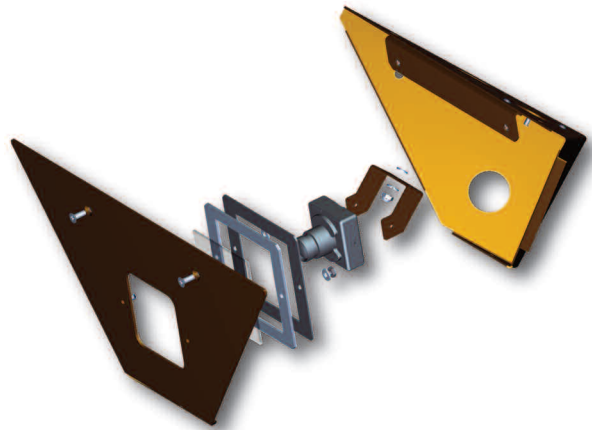

CMC-25

Corner Mount Camera

Expanded and Dimensional Views

Specifications

Model	CMC-25
Image Picture Element	1/3" Color Sony Super HAD CCD II
Resolution	600TVL (Horizontal)
Effective Pixels	768 (H) x 494 (V)
Scanning System	2:1 Interlace
Video Output	1.0 Vp-p (Sync. Negative) Termination 75Ω
Lens	2.5mm wide angle fixed (other lens options available)
Functional	
White Balance	ATW , Manual , AWC
Day/Night Performance	Digital Day/Night
OSD	Multi Language
Image Flip	On/Off
Motion Detection	ON/OFF (64 Block)
Backlight Compensation	BLC / HLC / Off
Shutter Speed	1/60 ~ 1/100,000 sec
Minimum Illumination	0.1 lux @ F1.2
AGC	Low / Middle / High / Off
S/N Ratio	48dB or more (AGC OFF)
Physical/Additional	
Power	12VDC
Power Consumption	100mA max.
Housing Dimensions	5.5" H x 9.4" W x 4.6" D
Housing Material	Powder coated aluminum
Temperature	14° ~ 122° F (-10° ~ 50° C)
Storage Temperature	-4° ~ 140° F (-20° ~ 60° C)
Face Plate Options	CMC-FS (Silver) / CMC-FW (White)
Window Lens	Two included: Clear and Tinted

All specifications are subject to change without notice