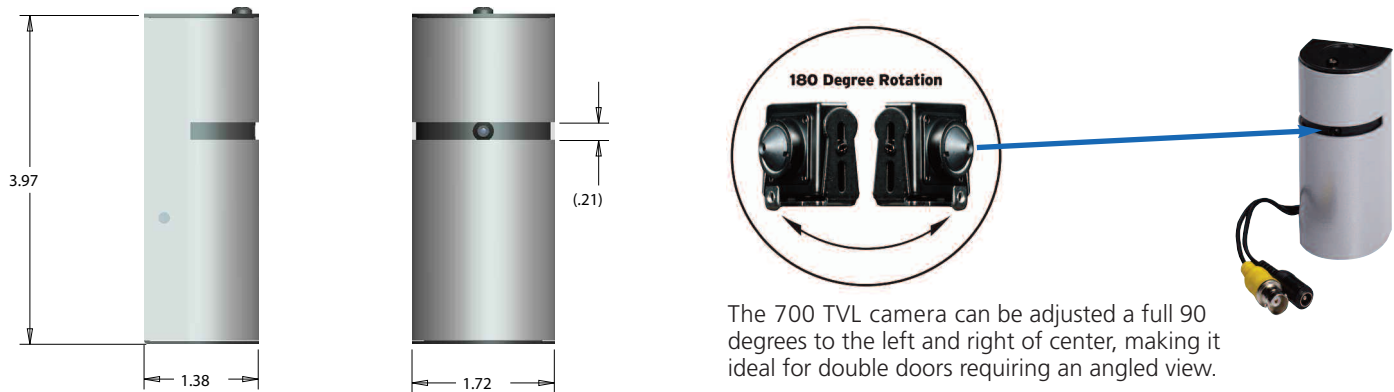

IR & Speciality

DF-37 Series

Door Frame Camera

Features:

- 700 TVL color camera with 3.7mm wide angle lens
- Two piece construction for easy installation
- Fits most standard door frames
- Durable aluminum construction
- Curved surface with 180° HFOV camera adjustment
- 12VDC power input with power supply included (24VAC option available)
- Available in white, black or silver (call for custom colors)

Conventional security cameras often fail to capture a good facial shot because they are mounted too high or at the wrong angle. Ganz DF-37 Series door frame cameras supplement standard security cameras by clearly capturing a person's facial image upon exiting a store. They are typically mounted on the door frame at a 5 foot height; low enough to see under a hat or hood.

The unit features a 700 TVL high-sensitivity camera with 3.7mm lens housed in a low profile enclosure with a discrete 3/16" viewing slot. It can be adjusted to cover a full 90 degree field of view to the left and right of center, making it ideal for double doors requiring an angled view. The housing is sized to fit most standard door frames (1.7" width). The power and video cables are typically fed through the rear of the housing into the door frame but can also be channeled through the top or bottom of the unit using conduit. A 12VDC power supply is also included.

Scan Me!

DF-37 Series

700 TVL Door Frame Camera

The 700 TVL camera can be adjusted a full 90 degrees to the left and right of center, making it ideal for double doors requiring an angled view.

Specifications