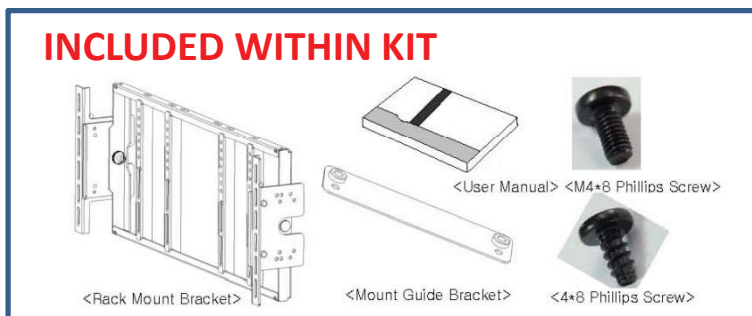

INCLUDED WITHIN KIT

CTN WGT 4.4Lbs
CTN DIM 20.3x8.7"x3.6"

ARCHITECTURAL SPECIFICATIONS

The Rack Mount shall be model RMK-08. It will allow single/dual mounting of LCD Displays and have up to 35deg tilt capability. It shall be VESA compatible from 75-100mm with max weight of 20.4Lbs. It shall be installed at all locations as listed per plans. Assembly and install shall be done according to the Manufacturer's install guide by a professional installer.

Specifications subject to change without notice.