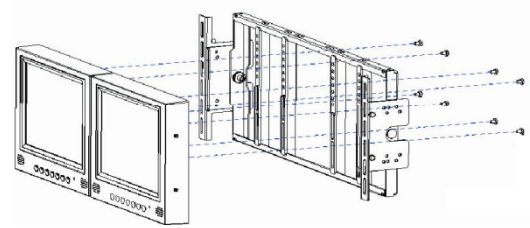

### SPECIFICATIONS

DUAL MOUNT

SINGLE MOUNT

### PRODUCT FEATURES

- UNIVERSAL MOUNT FITS ALL 8.4-20" DISPLAYS TO 20.4Lbs
- VESA COMPATIBLE 75mm-100mm
- TILT UP TO 35deg FOR BEST VIEW
- DEPTH ADJUSTABILITY FROM 1.45-3.14"
- SAVE RACK SPACE
  - DUAL MOUNT ANY 8-9" LCDs
  - SINGLE MOUNT ALL OTHER DISPLAYS TO 20.4Lbs

### ARCHITECTURAL SPECIFICATIONS

The Rack Mount shall be model RMK-08. It will allow single/dual mounting of LCD Displays and have up to 35deg tilt capability. It shall be VESA compatible from 75-100mm with max weight of 20.4Lbs. It shall be installed at all locations as listed per plans. Assembly and install shall be done according to the Manufacturer's install guide by a professional installer.