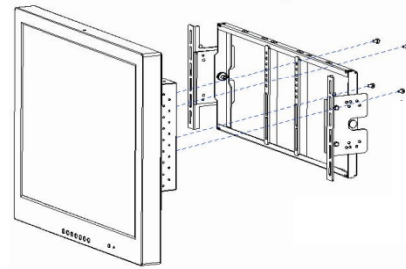

### SPECIFICATIONS

DUAL MOUNT

SINGLE MOUNT

### PRODUCT FEATURES

- UNIVERSAL MOUNT FITS ALL 8.4-20" DISPLAYS TO 20.4Lbs
- VESA COMPATIBLE 75mm-100mm
- TILT UP TO 35deg FOR BEST VIEW
- DEPTH ADJUSTABILITY FROM 1.45-3.14"
- SAVE RACK SPACE
  - DUAL MOUNT ANY 8-9" LCDs
  - SINGLE MOUNT ALL OTHER DISPLAYS TO 20.4Lbs

### ARCHITECTURAL SPECIFICATIONS

The Rack Mount shall be model RMK-08. It will allow single/dual mounting of LCD Displays and have up to 35deg tilt capability. It shall be VESA compatible from 75-100mm with max weight of 20.4Lbs. It shall be installed at all locations as listed per plans. Assembly and install shall be done according to the Manufacturer's install guide by a professional installer.