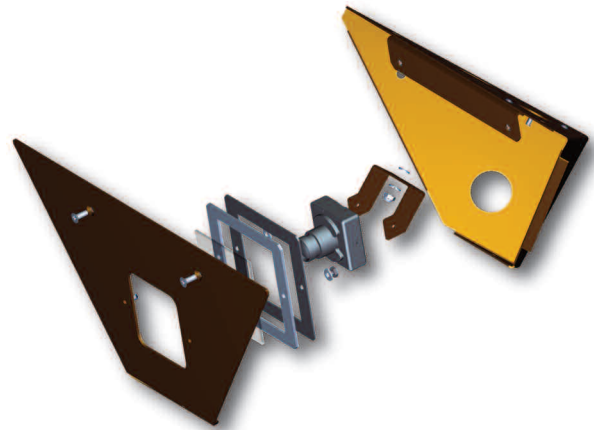

CMC-25X

Corner Mount Camera

Expanded and Dimensional Views

Specifications

Model	CMC-25X
Image Picture Element	1/3" 960H Super HAD CCD II (Sony)
Resolution	700TVL (Horizontal)
Effective Pixels	976 (H) x 494 (V)
Scanning System	2:1 Interlace
Video Output	1.0 Vp-p (Sync. Negative) Termination 75Ω
Lens	2.5mm wide angle fixed (other lens options available)
Functional	
White Balance	ATW, Push, User 1, User 2, Anti CR, Manual, Push Lock
Day/Night Performance	Digital Day/Night
OSD	Multi Language
Image Flip	On/Off
Motion Detection	On/Off (4 areas)
Backlight Compensation	BLC / HLC / Off
Shutter Speed	1/60 ~ 1/100,000 sec
Minimum Illumination	0.1 Lux @ F2.0
AGC	Off / 0.25 / 0.50 / 0.75 / 1.00
S/N Ratio	50dB or more (AGC Off)
Physical/Additional	
Power	12VDC
Power Consumption	80mA max
Housing Dimensions	5.5" H x 9.4" W x 4.6" D
Housing Material	Powder coated aluminum
Temperature	14° ~ 122° F (-10° ~ 50° C)
Storage Temperature	-4° ~ 140° F (-20° ~ 60° C)
Face Plate Options	CMC-FS (Silver) / CMC-FW (White)
Window Lens	Two included: Clear and Tinted

All specifications are subject to change without notice