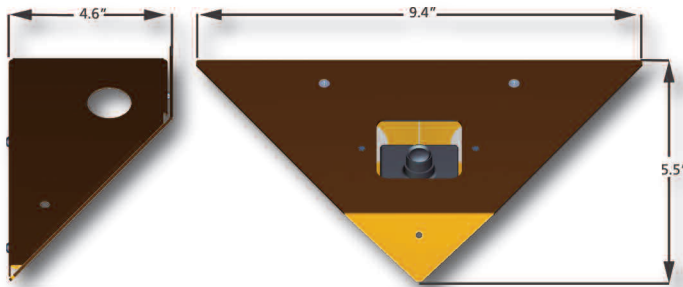

CMC-25X

Corner Mount Camera

Expanded and Dimensional Views

Specifications

Model	CMC-25X
Image Picture Element	1/3" 960H Super HAD CCD II (Sony)
Resolution	700TVL (Horizontal)
Effective Pixels	976 (H) x 494 (V)
Scanning System	2:1 Interlace
Video Output	1.0 Vp-p (Sync. Negative) Termination 75Ω
Lens	2.5mm wide angle fixed (other lens options available)
Functional	
White Balance	ATW, Push, User 1, User 2, Anti CR, Manual, Push Lock
Day/Night Performance	Digital Day/Night
OSD	Multi Language
Image Flip	On/Off
Motion Detection	On/Off (4 areas)
Backlight Compensation	BLC / HLC / Off
Shutter Speed	1/60 ~ 1/100,000 sec
Minimum Illumination	0.1 Lux @ F2.0
AGC	Off / 0.25 / 0.50 / 0.75 / 1.00
S/N Ratio	50dB or more (AGC Off)
Physical/Additional	
Power	12VDC
Power Consumption	80mA max
Housing Dimensions	5.5" H x 9.4" W x 4.6" D
Housing Material	Powder coated aluminum
Temperature	14° ~ 122° F (-10° ~ 50° C)
Storage Temperature	-4° ~ 140° F (-20° ~ 60° C)
Face Plate Options	CMC-FS (Silver) / CMC-FW (White)
Window Lens	Two included: Clear and Tinted

All specifications are subject to change without notice